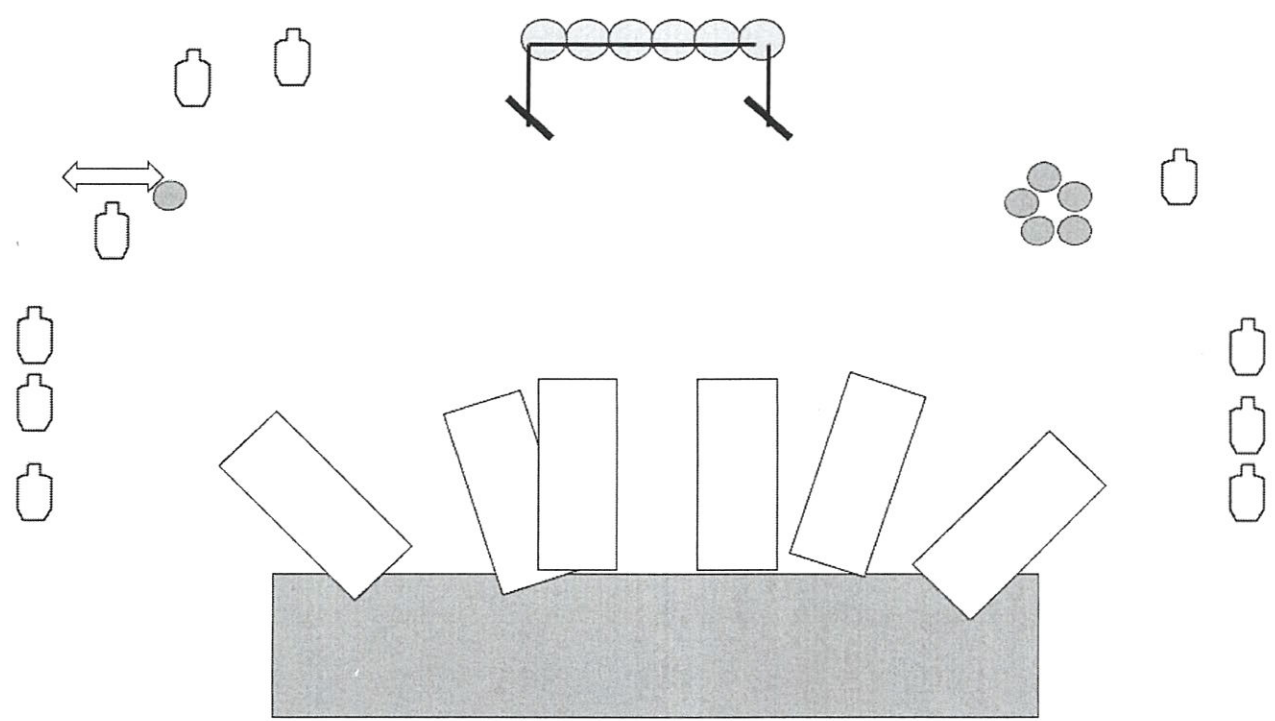

T1

T2

T3

T4

T5

Set up notes:

10 Precision rifle

RO Notes:

Sarah's Play Ground

RULES: Practical Shooting Handbook, Latest Edition **COURSE DESIGNER:** Sarah Moran

START POSITION: Feet on XX, PCC is loaded and held at low ready.

| STAGE PROCEDURE | SCORING |
|---|--|
| On signal engage targets from within the fault lines. | SCORING: Comstock, 32 rounds , 160 points |
| | TARGETS: 10 IPSC, 12 Plates |
| | SCORED HITS: Best 2 per IPSC, steel down = 1A |
| | START-STOP: Audible - Last shot |
| | PENALTIES: Procedural. -10 |
| | No-shoot hit. -10 |
| | Miss. -10 |

XX

Set up notes:

RO Notes:

Left, Center, Right

RULES: Practical Shooting Handbook, Latest Edition **COURSE DESIGNER:** Joe Moran

START POSITION: Standing on either XX, Rifle loaded and held at low ready.

| STAGE PROCEDURE | SCORING |
|--|--|
| On signal, engage R1-R16 from within fault lines | SCORING: Comstock, 32 rounds , 120 points |
| | TARGETS: 16 IPSC, |
| | SCORED HITS: Best 2 per IPSC, steel down = 1A |
| | START-STOP: Audible - Last shot |
| | PENALTIES: Procedural. -10 |
| | No-shoot hit. -10 |
| | Miss. -10 |