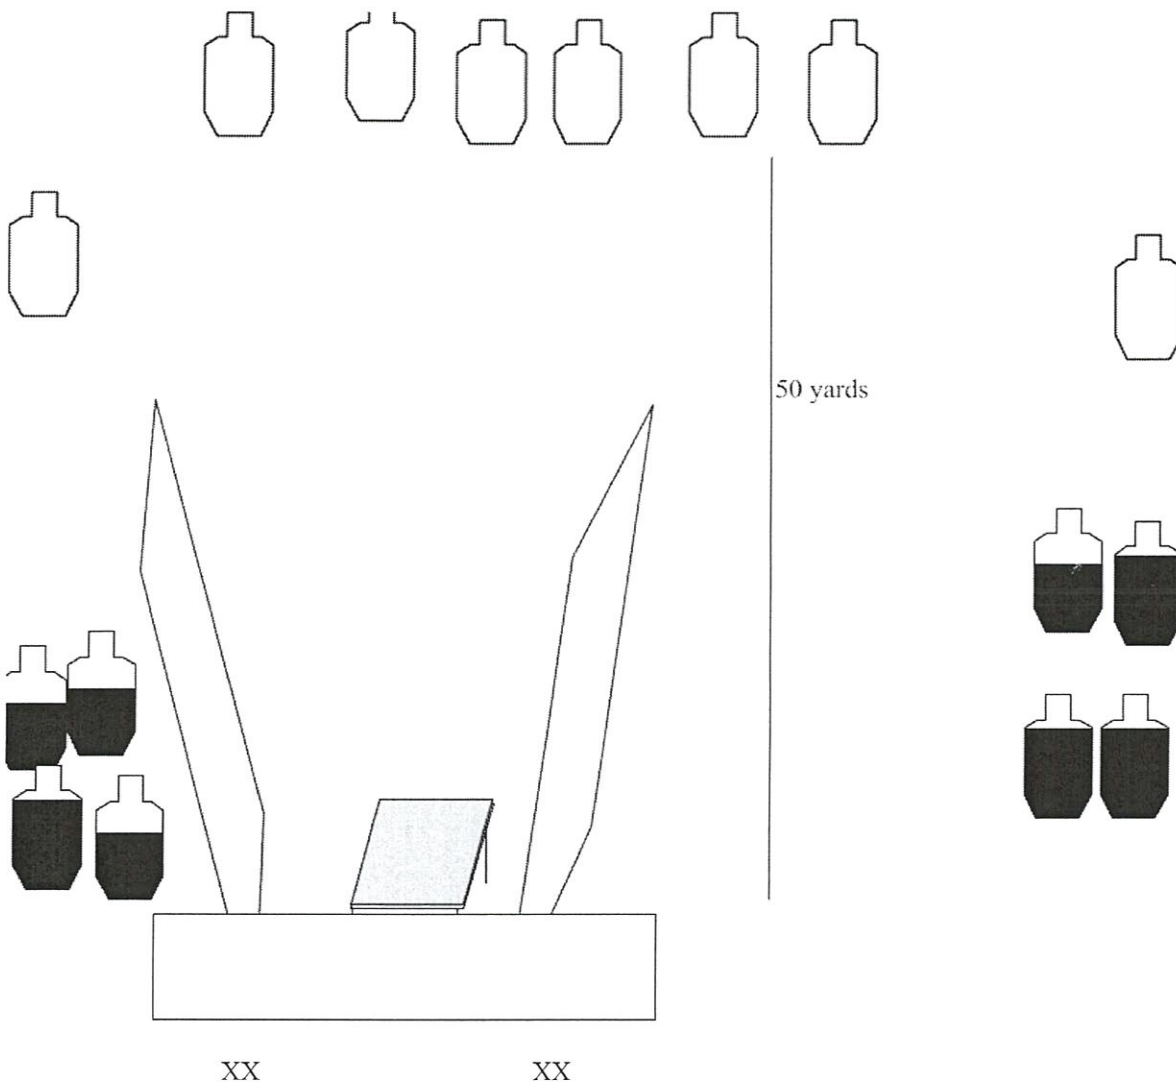

Sarah's Play Ground

RULES: Practical Shooting Handbook, Latest Edition **COURSE DESIGNER:** Sarah Moran

START POSITION: Feet on XX, PCC is loaded and held at low ready.

| STAGE PROCEDURE | SCORING |
|---|--|
| On signal engage targets from within the fault lines. | SCORING: Comstock, 32 rounds , 160 points |
| | TARGETS: 10 IPSC, 12 Plates |
| | SCORED HITS: Best 2 per IPSC, steel down = 1A |
| | START-STOP: Audible - Last shot |
| | PENALTIES: Procedural. -10 |
| | No-shoot hit. -10 |
| | Miss. -10 |

XX

Set up notes:

RO Notes:

Left, Center, Right

RULES: Practical Shooting Handbook, Latest Edition **COURSE DESIGNER:** Joe Moran

START POSITION: Standing on either XX, Rifle loaded and held at low ready.

| STAGE PROCEDURE | SCORING |
|--|--|
| On signal, engage R1-R16 from within fault lines | SCORING: Comstock, 32 rounds , 120 points |
| | TARGETS: 16 IPSC, |
| | SCORED HITS: Best 2 per IPSC, steel down = 1A |
| | START-STOP: Audible - Last shot |
| | PENALTIES: Procedural. -10 |
| | No-shoot hit. -10 |
| | Miss. -10 |

Set up notes:
32 Rifle

RO Notes:

3 Rifles Stage 4

RULES: Practical Shooting Handbook, Latest Edition **COURSE DESIGNER:** Joe Moran

START POSITION: Standing Straight up hands touching sides, behind barrel A, B, or Table AR Rifle loaded in Barrel A, PCC loaded in Barrel B, Precision loaded on Table.